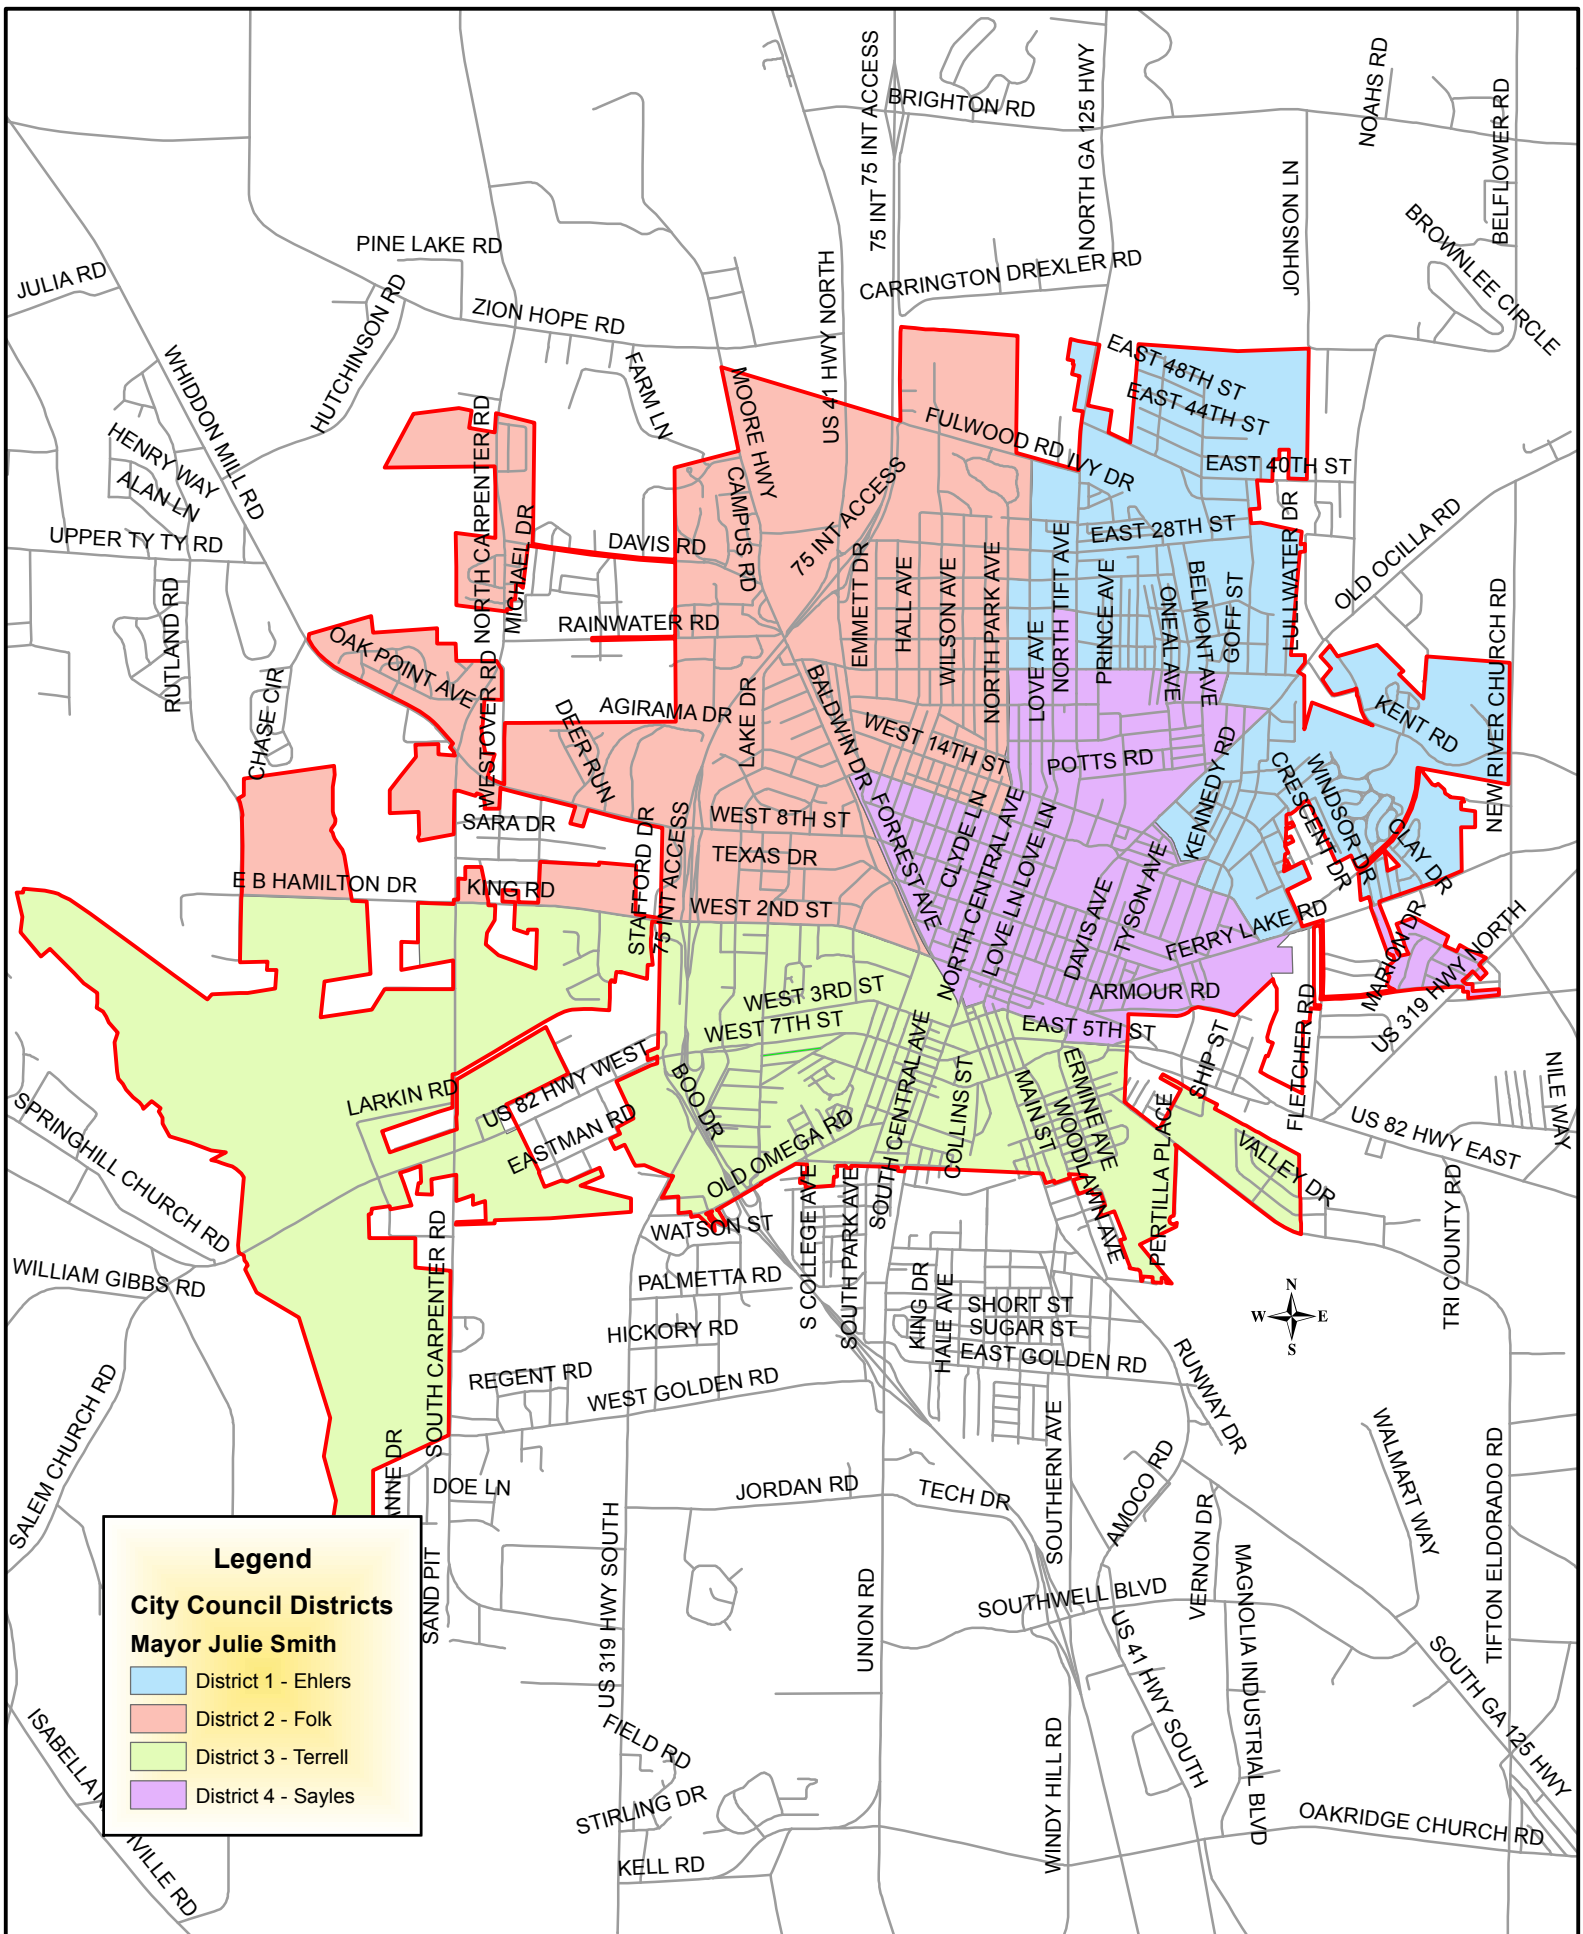

# City of Tifton Council Districts

**Legend**

**City Council Districts**  
**Mayor Julie Smith**

- District 1 - Ehlers
- District 2 - Folk
- District 3 - Terrell
- District 4 - Sayles